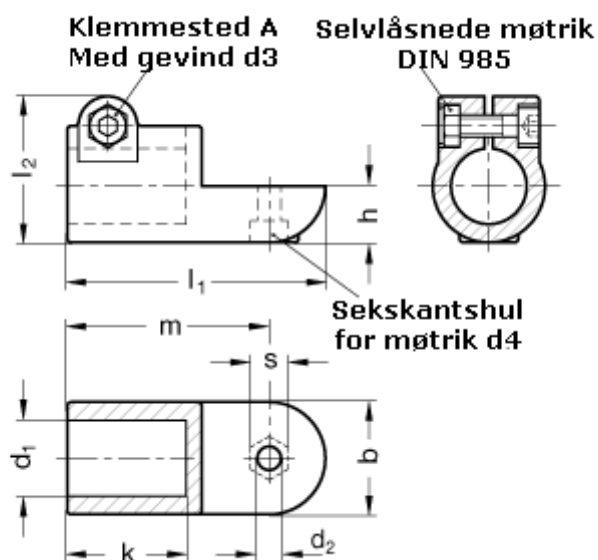

Article number: 20276B50OZ2BL

Description: E+G Swivel clamp connector  
GN276-B50-OZ-2-BL

## Measures

$b = 65$	$m = 115$
$d_1 = B50$	$s = 17$
$d_2 = 10.2$	
$d_3 = M10$	
$d_4 = M10$	
$k = 74.0$	
$l_1 = 148$	
$l_2 = 77.5$	